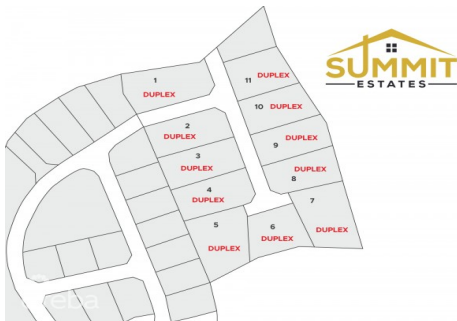

SUMMIT ESTATES- DUPLEX LOT 2

MLS# 415630

CI$103,238

East End, Grand Cayman, Cayman Islands

Property Features

Location: **East End**

Status: **Pending/Conditional**

Type: **Land, Low/ Medium/ High
Density Residential (For Sale)**

Width: **72**

Depth: **152**

Block: **72B**

Parcel: **294**

Acres: **0.2519**

Area: **75**

Real Estates Main Features

Zoning: **Medium Density Residential**

Views: **Garden View**

Description

Take advantage of this opportunity to invest in this tranquil subdivision in the heart of East End. Large duplex lots available with covenants to protect your investment. Purchase adjoining lots to build apartments. Only 11 lots available, scheduled for completion in 2024.

Property Images