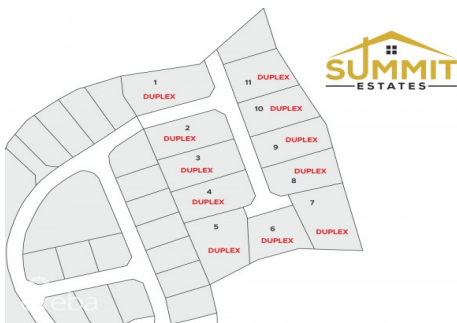

SUMMIT ESTATES- DUPLEX LOT 2

MLS# 415630

CI$103,238

East End, Grand Cayman, Cayman Islands

Property Features

Location: **East End**

Status: **Pending/Conditional**

Type: **Land, Low/ Medium/ High
Density Residential (For Sale)**

Width: **72**

Depth: **152**

Block: **72B**

Parcel: **294**

Acres: **0.2519**

Area: **75**

Real Estates Main Features

Zoning: **Medium Density Residential**

Views: **Garden View**

Description

Take advantage of this opportunity to invest in this tranquil subdivision in the heart of East End. Large duplex lots available with covenants to protect your investment. Purchase adjoining lots to build apartments. Only 11 lots available, scheduled for completion in 2024.

Property Images