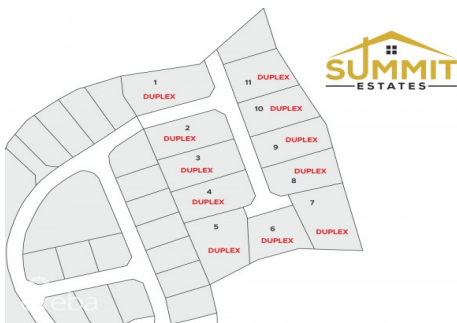

SUMMIT ESTATES- DUPLEX LOT 3

MLS# 415631

CI$101,599

East End, Grand Cayman, Cayman Islands

Property Features

Location: **East End**

Status: **Pending/Conditional**

Type: **Land, Low/ Medium/ High
Density Residential (For Sale)**

Width: **74**

Depth: **148**

Block: **72B**

Parcel: **295**

Acres: **0.2479**

Area: **75**

Real Estates Main Features

Zoning: **Medium Density Residential**

Views: **Garden View**

Description

Take advantage of this opportunity to invest in this tranquil subdivision in the heart of East End. Large duplex lots available with covenants to protect your investment. Purchase adjoining lots to build apartments. Only 11 lots available, scheduled for completion in 2024.

Property Images