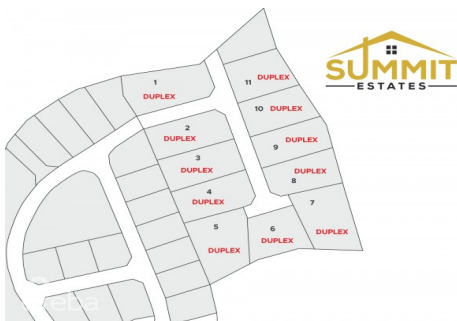

SUMMIT ESTATES- DUPLEX LOT 4

MLS# 415632

CI$103,361

East End, Grand Cayman, Cayman Islands

Property Features

Location: **East End**

Status: **Pending/Conditional**

Type: **Land, Low/ Medium/ High
Density Residential (For Sale)**

Width: **72**

Depth: **148**

Block: **72B**

Parcel: **296**

Acres: **0.2522**

Area: **75**

Real Estates Main Features

Zoning: **Medium Density Residential**

Views: **Garden View**

Description

Take advantage of this opportunity to invest in this tranquil subdivision in the heart of East End. Large duplex lots available with covenants to protect your investment. Purchase adjoining lots to build apartments. Only 11 lots available, scheduled for completion in 2024.

Property Images