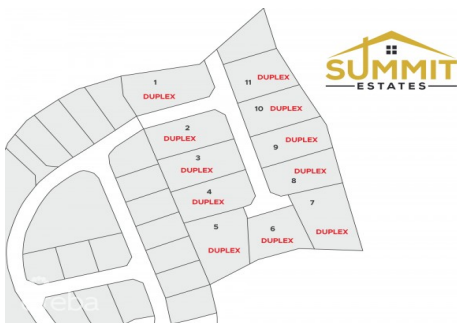

SUMMIT ESTATES- DUPLEX LOT 4

MLS# 415632

CI$103,361

East End, Grand Cayman, Cayman Islands

Property Features

Location: **East End**

Status: **Pending/Conditional**

Type: **Land, Low/ Medium/ High
Density Residential (For Sale)**

Width: **72**

Depth: **148**

Block: **72B**

Parcel: **296**

Acres: **0.2522**

Area: **75**

Real Estates Main Features

Zoning: **Medium Density Residential**

Views: **Garden View**

Description

Take advantage of this opportunity to invest in this tranquil subdivision in the heart of East End. Large duplex lots available with covenants to protect your investment. Purchase adjoining lots to build apartments. Only 11 lots available, scheduled for completion in 2024.

Property Images