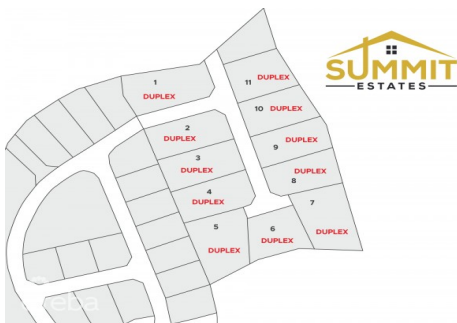

SUMMIT ESTATES- DUPLEX LOT 4

MLS# 415632

CI$103,361

East End, Grand Cayman, Cayman Islands

Property Features

Location: **East End**

Status: **Pending/Conditional**

Type: **Land, Low/ Medium/ High
Density Residential (For Sale)**

Width: **72**

Depth: **148**

Block: **72B**

Parcel: **296**

Acres: **0.3036**

Area: **75**

Real Estates Main Features

Zoning: **Medium Density Residential**

Views: **Garden View**

Description

Take advantage of this opportunity to invest in this tranquil subdivision in the heart of East End. Large duplex lots available with covenants to protect your investment. Purchase adjoining lots to build apartments. Only 11 lots available, scheduled for completion in 2024.

Property Images