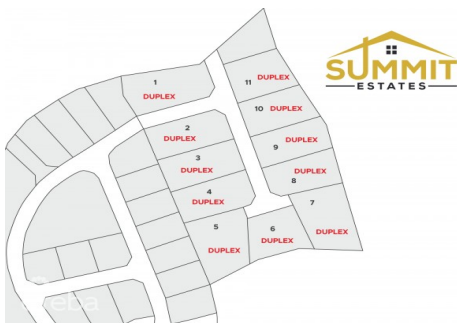

SUMMIT ESTATES- DUPLEX LOT 6

MLS# 415633

CI$109,303

East End, Grand Cayman, Cayman Islands

Property Features

Location: **East End**

Status: **Pending/Conditional**

Type: **Land, Low/ Medium/ High
Density Residential (For Sale)**

Width: **130**

Depth: **110**

Block: **72B**

Parcel: **298**

Acres: **0.2667**

Area: **75**

Real Estates Main Features

Zoning: **Medium Density Residential**

Views: **Garden View**

Description

Take advantage of this opportunity to invest in this tranquil subdivision in the heart of East End. Large duplex lots available with covenants to protect your investment. Purchase adjoining lots to build apartments. Only 11 lots available, scheduled for completion in 2024.

Property Images