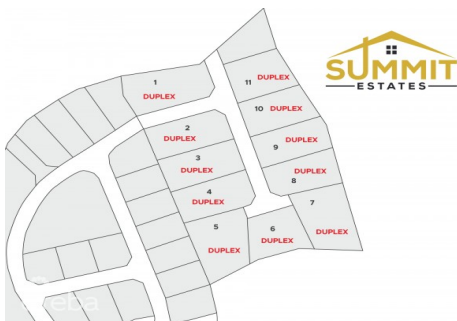

SUMMIT ESTATES- DUPLEX LOT 8

MLS# 415635

CI$99,180

East End, Grand Cayman, Cayman Islands

Property Features

Location: **East End**

Status: **Pending/Conditional**

Type: **Land, Low/ Medium/ High
Density Residential (For Sale)**

Width: **80**

Depth: **147**

Block: **72B**

Parcel: **300**

Acres: **0.242**

Area: **75**

Real Estates Main Features

Zoning: **Medium Density Residential**

Views: **Garden View**

Description

Take advantage of this opportunity to invest in this tranquil subdivision in the heart of East End. Large duplex lots available with covenants to protect your investment. Purchase adjoining lots to build apartments. Only 11 lots available, scheduled for completion in 2024.

Property Images