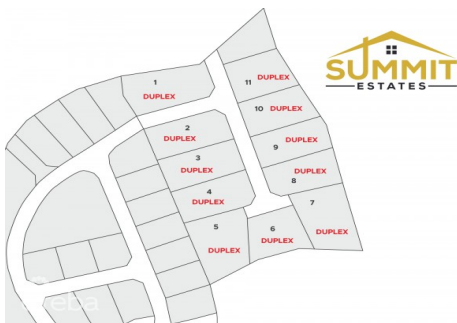

SUMMIT ESTATES- DUPLEX LOT 8

MLS# 415635

CI$99,180

East End, Grand Cayman, Cayman Islands

Property Features

Location: **East End**

Status: **Pending/Conditional**

Type: **Land, Low/ Medium/ High
Density Residential (For Sale)**

Width: **80**

Depth: **147**

Block: **72B**

Parcel: **300**

Acres: **0.242**

Area: **75**

Real Estates Main Features

Zoning: **Medium Density Residential**

Views: **Garden View**

Description

Take advantage of this opportunity to invest in this tranquil subdivision in the heart of East End. Large duplex lots available with covenants to protect your investment. Purchase adjoining lots to build apartments. Only 11 lots available, scheduled for completion in 2024.

Property Images