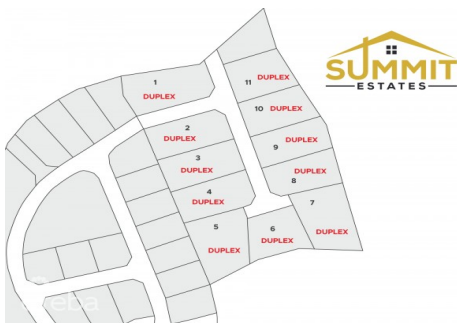

SUMMIT ESTATES- DUPLEX LOT 9

MLS# 415636

CI$97,869

East End, Grand Cayman, Cayman Islands

Property Features

Location: **East End**

Status: **Pending/Conditional**

Type: **Land, Low/ Medium/ High
Density Residential (For Sale)**

Width: **71**

Depth: **143**

Block: **72B**

Parcel: **301**

Acres: **0.2388**

Area: **75**

Real Estates Main Features

Zoning: **Medium Density Residential**

Views: **Garden View**

Description

Take advantage of this opportunity to invest in this tranquil subdivision in the heart of East End. Large duplex lots available with covenants to protect your investment. Purchase adjoining lots to build apartments. Only 11 lots available, scheduled for completion in 2024.

Property Images