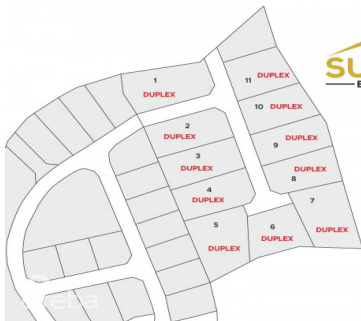

SUMMIT ESTATES- DUPLEX LOT 11

MLS# 415638

CI$98,484

East End, Grand Cayman, Cayman Islands

Property Features

Location: **East End**

Status: **Pending/Conditional**

Type: **Land, Low/ Medium/ High Density Residential (For Sale)**

Width: **83**

Depth: **113**

Block: **72B**

Parcel: **303**

Acres: **0.2403**

Area: **75**

Real Estates Main Features

Zoning: **Medium Density Residential**

Views: **Garden View**

Description

Take advantage of this opportunity to invest in this tranquil subdivision in the heart of East End. Large duplex lots available with covenants to protect your investment. Purchase adjoining lots to build apartments. Only 11 lots available, scheduled for completion in 2024.

Property Images