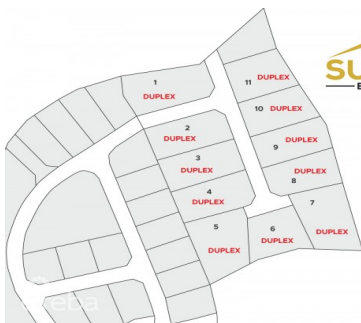

SUMMIT ESTATES- DUPLEX LOT 11

MLS# 415638

CI$98,484

East End, Grand Cayman, Cayman Islands

Property Features

Location: **East End**

Status: **Pending/Conditional**

Type: **Land, Low/ Medium/ High
Density Residential (For Sale)**

Width: **83**

Depth: **113**

Block: **72B**

Parcel: **303**

Acres: **0.2403**

Area: **75**

Real Estates Main Features

Zoning: **Medium Density Residential**

Views: **Garden View**

Description

Take advantage of this opportunity to invest in this tranquil subdivision in the heart of East End. Large duplex lots available with covenants to protect your investment. Purchase adjoining lots to build apartments. Only 11 lots available, scheduled for completion in 2024.

Property Images