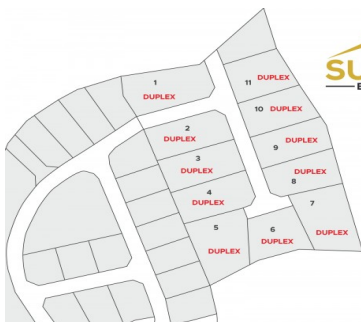

SUMMIT ESTATES- DUPLEX LOT 2

MLS# 415630

CI$103,238

East End, Grand Cayman, Cayman Islands

Property Features

Location: **East End**

Status: **Pending/Conditional**

Type: **Land, Low/ Medium/ High
Density Residential (For Sale)**

Width: **72**

Depth: **152**

Block: **72B**

Parcel: **294**

Acres: **0.2519**

Area: **75**

Real Estates Main Features

How Shown: **Drive by**

Land Certificate: **Issued**

Road Surface: **Asphalt**

Trees: **Partial Covered**

Zoning: **Medium Density Residential**

City Water: **No**

Views: **Garden View**

Description

Take advantage of this opportunity to invest in this tranquil subdivision in the heart of East End. Large duplex lots available with covenants to protect your investment. Purchase adjoining lots to build apartments. Only 11 lots available, scheduled for completion in 2024.

Presented By:

Name: **Matt Brown**

Email: **matt@rainbow.ky**

Cell: **+1-345-916-2082**

Property Images

SUMMIT
ESTATES