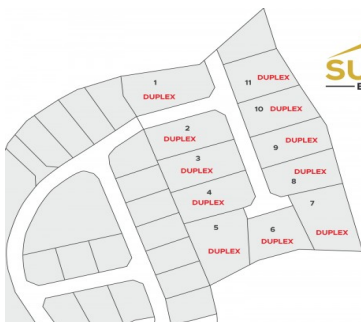

SUMMIT ESTATES- DUPLEX LOT 8

MLS# 415635

CI$99,180

East End, Grand Cayman, Cayman Islands

Property Features

Location: **East End**

Status: **Pending/Conditional**

Type: **Land, Low/ Medium/ High
Density Residential (For Sale)**

Width: **80**

Depth: **147**

Block: **72B**

Parcel: **300**

Acres: **0.242**

Area: **75**

Real Estates Main Features

How Shown: **Drive by**

Land Certificate: **Issued**

Road Surface: **Asphalt**

Trees: **Partial Covered**

Zoning: **Medium Density Residential**

City Water: **No**

Views: **Garden View**

Description

Take advantage of this opportunity to invest in this tranquil subdivision in the heart of East End. Large duplex lots available with covenants to protect your investment. Purchase adjoining lots to build apartments. Only 11 lots available, scheduled for completion in 2024.

Presented By:

Name: **Matt Brown**

Email: **matt@rainbow.ky**

Cell: **+1-345-916-2082**

Property Images

SUMMIT
ESTATES