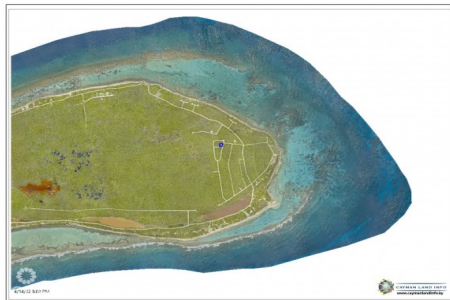

LITTLE CAYMAN LOT NEAR POINT OF SANDS

MLS# 417106

CI$57,000

Little Cayman East, Cayman Brac, Cayman Islands

Property Features

Location: **Little Cayman East**

Status: **Current**

Type: **Land, Low/ Medium/ High
Density Residential (For Sale)**

Width: **106**

Depth: **107**

Block: **92A**

Parcel: **382**

Acres: **0.23**

Area: **90**

Real Estates Main Features

Soil: **Other**

Zoning: **Low Density residential**

Views: **None**

Description

FOR SALE: 0.23 acres of land on the dreamy island of Little Cayman.

Average height 20ft above sea level.

LC boasts incredible diving and real island living. Do not miss out on this incredible opportunity in Little Cayman.

Property Images