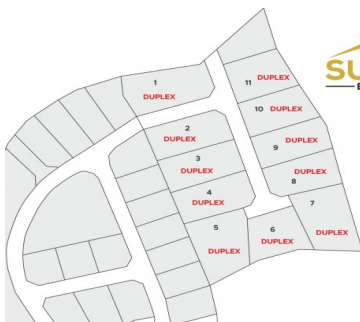

SUMMIT ESTATES - DEVELOPMENT LAND - LOT #5

MLS# 415634

CI$131,763

East End, Grand Cayman, Cayman Islands

Property Features

Location: **East End**

Status: **Current**

Type: **Land, Low/ Medium/ High
Density Residential (For Sale)**

Width: **116**

Depth: **141**

Block: **72B**

Parcel: **297**

Acres: **0.3036**

Area: **75**

Real Estates Main Features

How Shown: **Drive by**

Land Certificate: **Issued**

Road Surface: **Asphalt**

Trees: **Partial Covered**

Zoning: **Medium Density Residential**

City Water: **No**

Views: **Garden View**

Description

Take advantage of this opportunity to invest in this tranquil subdivision in the heart of East End. Large duplex lots available with covenants to protect your investment. Purchase adjoining lots to build apartments. Only 11 lots available, scheduled for completion in 2023.

Presented By:

Name: **Matt Brown**

Email: **matt@rainbow.ky**

Cell: **+1-345-916-2082**

Property Images

SUMMIT
ESTATES