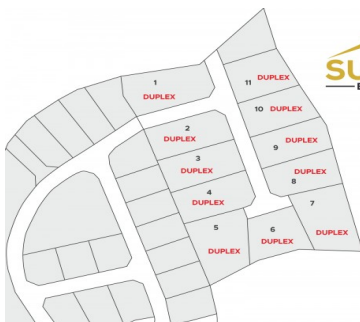

SUMMIT ESTATES - DEVELOPMENT LAND - LOT #7

MLS# 415640

CI$143,566

East End, Grand Cayman, Cayman Islands

Property Features

Location: **East End**

Status: **Current**

Type: **Land, Low/ Medium/ High
Density Residential (For Sale)**

Width: **145**

Depth: **115**

Block: **72B**

Parcel: **299**

Acres: **0.3503**

Area: **75**

Real Estates Main Features

How Shown: **Drive by**

Land Certificate: **Issued**

Road Surface: **Asphalt**

Trees: **Partial Covered**

Zoning: **Medium Density Residential**

City Water: **No**

Views: **Garden View**

Description

Take advantage of this opportunity to invest in this tranquil subdivision in the heart of East End. Large duplex lots available with covenants to protect your investment. Purchase adjoining lots to build apartments. Only 11 lots available, scheduled for completion in 2023.

Presented By:

Name: **Matt Brown**

Email: **matt@rainbow.ky**

Cell: **+1-345-916-2082**

Property Images

SUMMIT
ESTATES