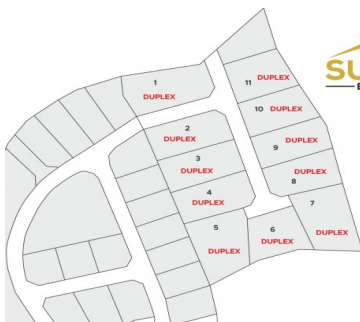

SUMMIT ESTATES- DUPLEX LOT 10

MLS# 415637

CI$96,230

East End, Grand Cayman, Cayman Islands

Property Features

Location: **East End**

Status: **Current**

Type: **Land, Low/ Medium/ High
Density Residential (For Sale)**

Width: **78**

Depth: **143**

Block: **72B**

Parcel: **302**

Acres: **0.2348**

Area: **75**

Real Estates Main Features

How Shown: **Drive by**

Land Certificate: **Issued**

Road Surface: **Asphalt**

Trees: **Partial Covered**

Zoning: **Medium Density Residential**

City Water: **No**

Views: **Garden View**

Description

Take advantage of this opportunity to invest in this tranquil subdivision in the heart of East End. Large duplex lots available with covenants to protect your investment. Purchase adjoining lots to build apartments. Only 11 lots available, scheduled for completion in 2023.

Presented By:

Name: **Matt Brown**

Email: **matt@rainbow.ky**

Cell: **+1-345-916-2082**

Property Images

SUMMIT
ESTATES