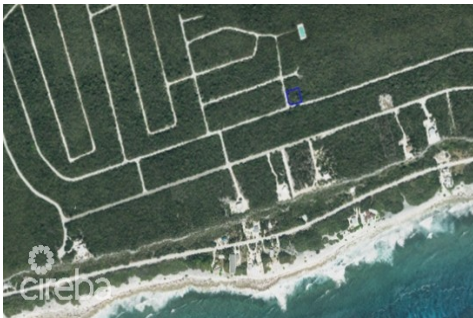

CAYMAN BRAC BLUFF LOT (80FT ELEVATION)

MLS# 417358

CI$65,000

Cayman Brac East, Little Cayman, Cayman Islands

Property Features

Location: **Cayman Brac East**

Status: **Current**

Type: **Land, Little Cayman/Cayman Brac (For Sale)**

Width: **100**

Depth: **107**

Block: **110A**

Parcel: **260**

Acres: **0.2462**

Area: **80**

Description

Selworthy Grove corner lot of land with great elevation on the bluff in Cayman Brac. At just under a quarter of an acre, this is a perfect location to build your family home or home away from home. High and dry at 80ft of elevation!

Property Images

CIREBA MLS LDX feed courtesy of TEN SAILS PROPERTY GROUP LTD

*Disclaimer: The information contained herein has been furnished by the owner(s) and or their nominee and represented by them to be accurate. The listing company, agent and CIREBA MLS disclaims any liability or responsibility for any inaccuracies, errors or omissions in the represented information. The listing details herein are also courtesy of CIREBA (Cayman Islands Real Estate Brokers Association) MLS and/or via LDX (Listing Data Exchange) feed. All the information contained herein is subject to errors, omissions, price changes, prior sale or withdrawal, without notice and is at all times