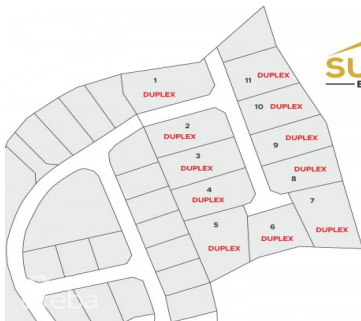

SUMMIT ESTATES- DUPLEX LOT 1

MLS# 415603

CI$124,427

East End, Grand Cayman, Cayman Islands

Property Features

Location: **East End**

Status: **Pending/Conditional**

Type: **Land, Low/ Medium/ High Density Residential (For Sale)**

Width: **85**

Depth: **160**

Block: **72B**

Parcel: **292**

Acres: **0.3036**

Area: **75**

Real Estates Main Features

Zoning: **Medium Density Residential**

Views: **Garden View**

Description

Take advantage of this opportunity to invest in this tranquil subdivision in the heart of East End. Large duplex lots available with covenants to protect your investment. Purchase adjoining lots to build apartments. Only 11 lots available, scheduled for completion in 2024.

Property Images