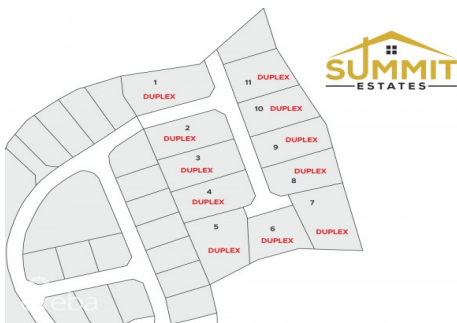

SUMMIT ESTATES- DUPLEX LOT 10

MLS# 415637

CI$96,230

East End, Grand Cayman, Cayman Islands

Property Features

Location: **East End**

Status: **Current**

Type: **Land, Low/ Medium/ High
Density Residential (For Sale)**

Width: **78**

Depth: **143**

Block: **72B**

Parcel: **302**

Acres: **0.2348**

Area: **75**

Real Estates Main Features

Zoning: **Medium Density Residential**

Views: **Garden View**

Description

Take advantage of this opportunity to invest in this tranquil subdivision in the heart of East End. Large duplex lots available with covenants to protect your investment. Purchase adjoining lots to build apartments. Only 11 lots available, scheduled for completion in 2023.

Property Images