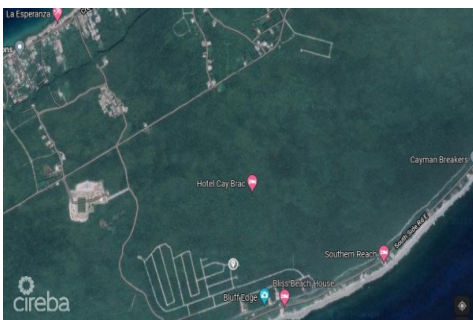

SELWORTHY GROVE CAYMAN BRAC LOT

MLS# 413927

US$50,000

Cayman Brac East, Little Cayman, Cayman Islands

Property Features

Location: **Cayman Brac East**

Status: **Current**

Type: **Land, Little Cayman/Cayman Brac (For Sale)**

Width: **124**

Depth: **122**

Block: **110A**

Parcel: **265**

Acres: **0.3137**

Area: **80**

Real Estates Main Features

Soil: **Rock**

Views: **Garden View**

Description

Corner lot near the tennis court, minutes from the ocean within of Selworthy Grove, great lot to build a great home or own this land that appreciates in value!

Fantastic Cayman Brac Bluff land sits 82 Ft above sea level, offering breathtaking views. Located only 20 minutes from the airport, this lot offers a unique chance to create your dream residence in a tranquil area of the Cayman Islands. Enjoy the laid-back environment while being just minutes away from local amenities and attractions. The area is known for its friendly community and beautiful landscapes, making it a perfect place to call home. With ample space and a prime location, this lot provides the perfect canvas to design and build your dream home and is an opportunity to own a piece of paradise in the beautiful Cayman Brac. Great for your permanent residence or investment.

Photos courtesy of www.caymanlandinfo.ky

Property Images