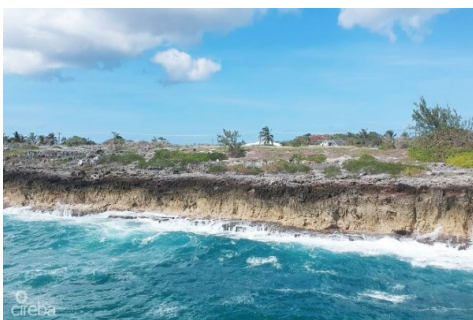

REDUCED - OCEANFRONT LAND CAYMAN ISLANDS

MLS# 418392

CI$685,000

Lower Valley, Grand Cayman, Cayman Islands

Property Features

Location: **Lower Valley**

Status: **New**

Type: **Land, Low/ Medium/ High Density Residential (For Sale)**

Width: **100**

Depth: **315**

Block: **32D**

Parcel: **30**

Acres: **0.7024**

Area: **50**

Real Estates Main Features

Soil: **Rock**

Zoning: **Low Density residential**

Views: **Water Front**

Description

REDUCED in Price - RARE opportunity to purchase Ocean Front Land in Cayman. This over sized parcel is priced to sell at just over 0.7 acres / 30,596sqft offers an irresistible opportunity to build that dream home. Perfectly perched 40 feet high above the caribbean ocean it's simply unmatched by any other ocean front areas in Cayman. The pure serenity with spectacular soaring seascape of the location, endless ocean views, sea breezes and the calming sounds of ocean waves makes this parcel seem like an irresistible home owners dream. With beach access just a short walk away and the new Mandarin Oriental Hotel (being built) just steps away it's the perfect opportunity to make this ocean front parcel your dream home location. AND don't forget the new proposed road to be built close by... This Ocean Front Land is not to be missed...

Property Images