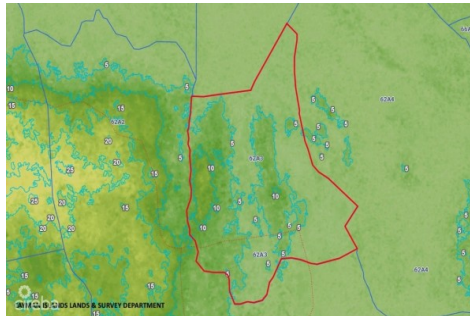

43 ACRES - EAST INTERIOR BORDERING SALINA RESERVE

MLS# 418833

CI$1,500,000

East Interior, Grand Cayman, Cayman Islands

Property Features

Location: **East Interior**
Width: **1,475**
Parcel: **3**

Status: **New**
Depth: **2,243**
Acres: **43**

Type: **Land, Agriculture (For Sale)**
Block: **62A**
Area: **70**

Real Estates Main Features

Soil: **Rock**
Zoning: **Agriculture/Residential**
Views: **Inland**

Description

43 ACRES LOCATED IN THE EAST INTERIOR. 6 FOOT REGISTERED RIGHT OF WAY.

Property Images